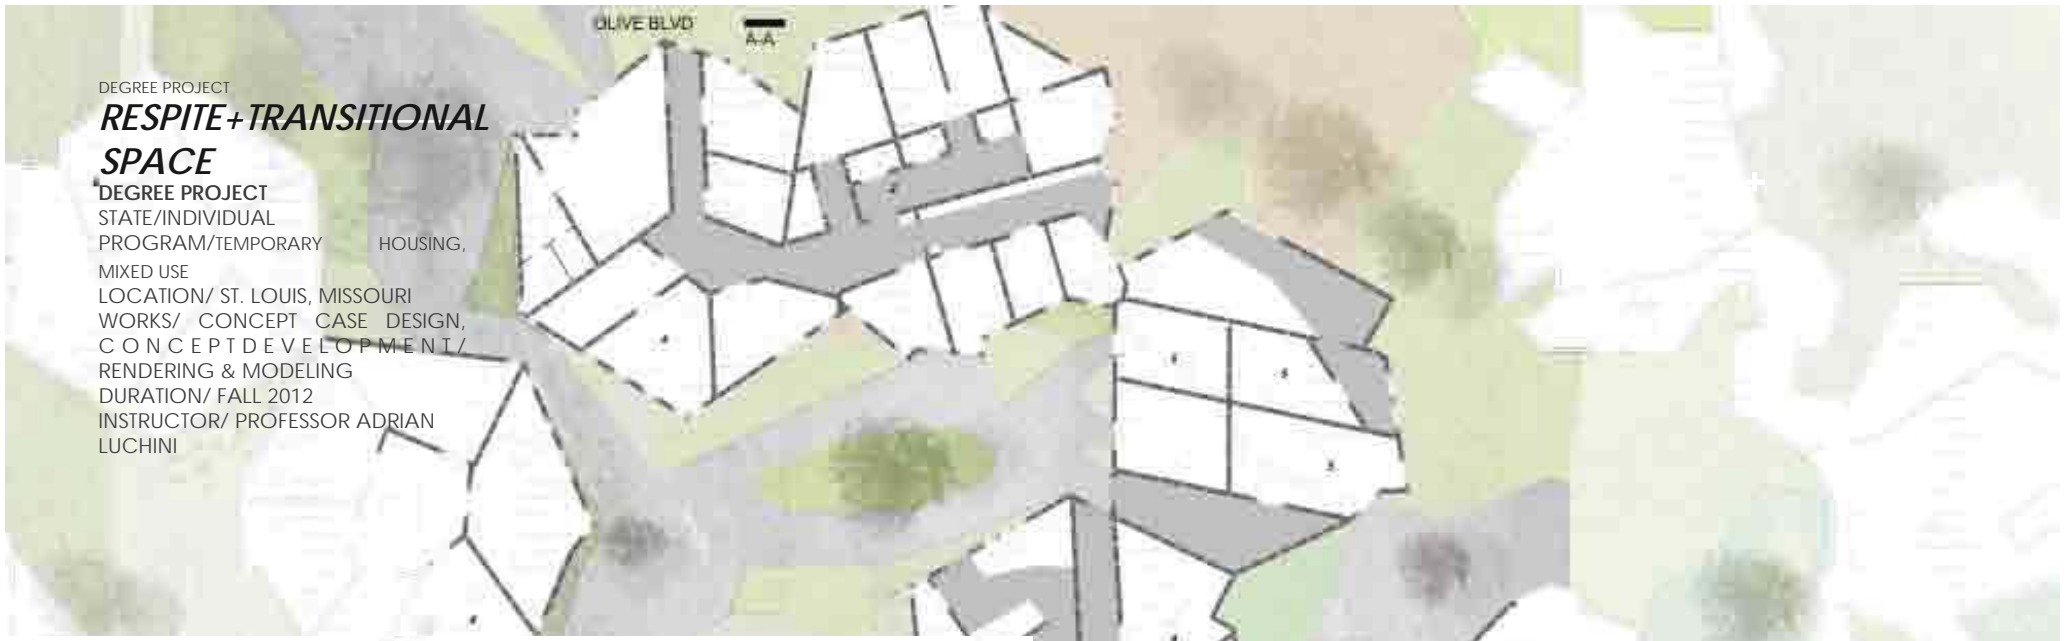

LOCATION/ ST. LOUIS, MISSOURI

WORKS/ CONCEPT CASE DESIGN,

CONCEPT DEVELOPMENT/

RENDERING & MODELING

DURATION/ FALL 2012

INSTRUCTOR/ PROFESSOR ADRIAN

LUCHINI

FOREST ARCHITECTURE