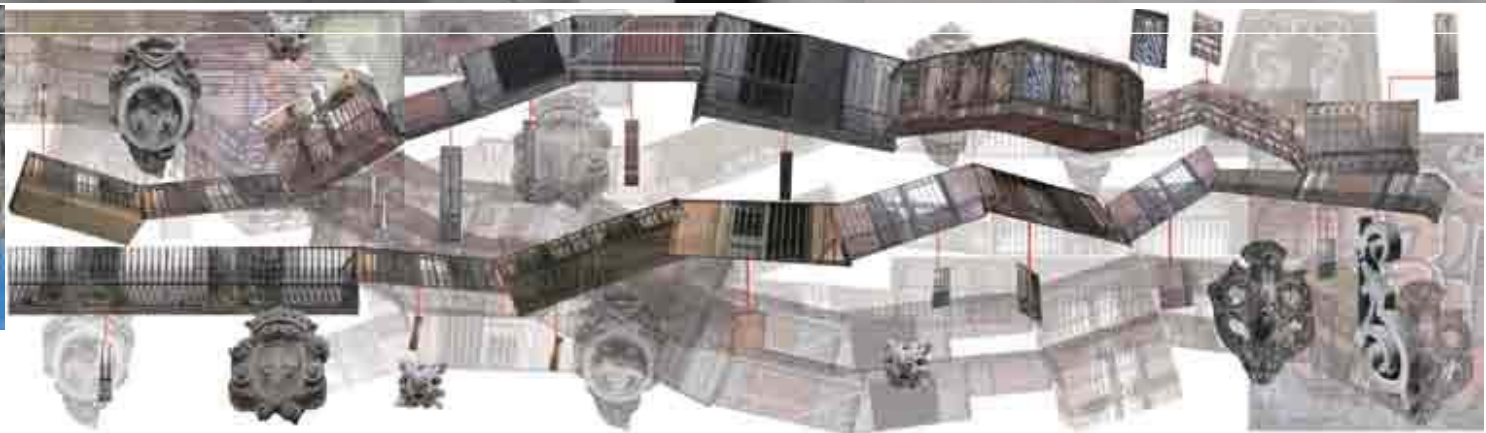

OVERLAPPING VIEWS

Coinciding planes in eyes of the Spanish giants.

ART MUSEUM
STATE/GROUP BUILT WORK
PROGRAM/ MUSEUM
LOCATION/ BARCELONA, SPAIN
WORKS/ CONCEPT CASE DESIGN
CONCEPT DEVELOPMENT
RENDERING & MODELING
DURATION/ SUMMER 2011
INSTRUCTOR/ ADRIAN LUCHINI
/ MARIONA BENEDITO
/ ELENA CANOVAS / ANTONIO
AZCON

The wire frame structure of the spanish balconies inspires this design of overlapping planes.
This structure plays with views of giants and art museum visitors to perceive the sense of depth, repetition, varying densities, and voids of the space.