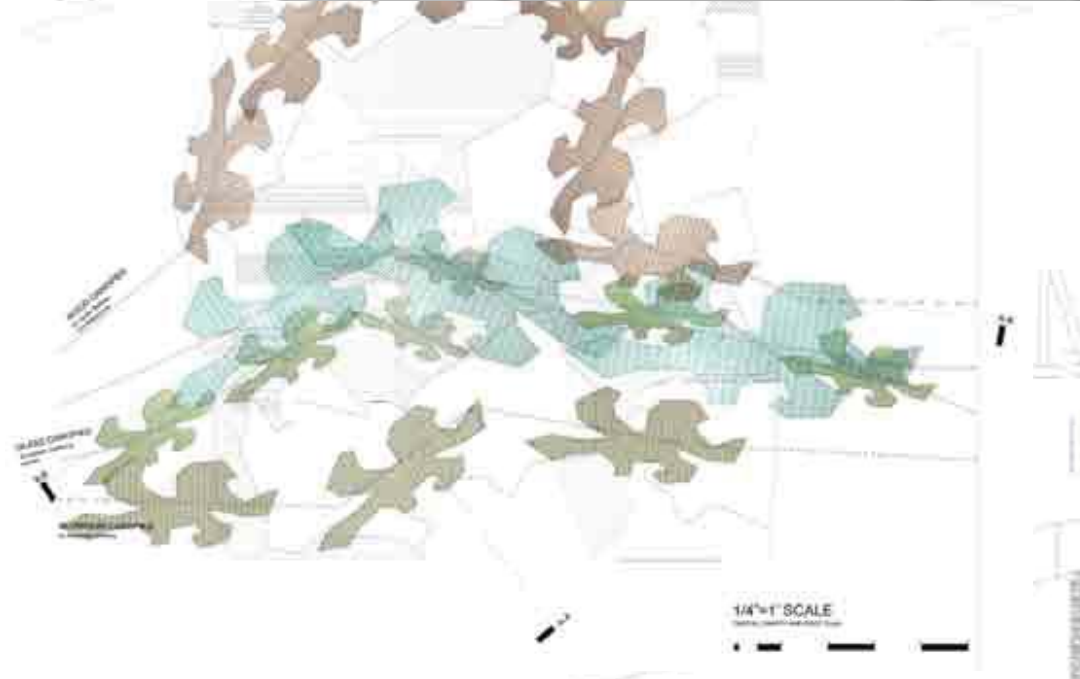

LOCATION/ ST. LOUIS, MISSOURI

WORKS/ CONCEPT CASE DESIGN,

CONCEPT DEVELOPMENT/

RENDERING & MODELING

DURATION/ FALL 2012

INSTRUCTOR/ PROFESSOR ADRIAN

LUCHINI

FOREST ARCHITECTURE